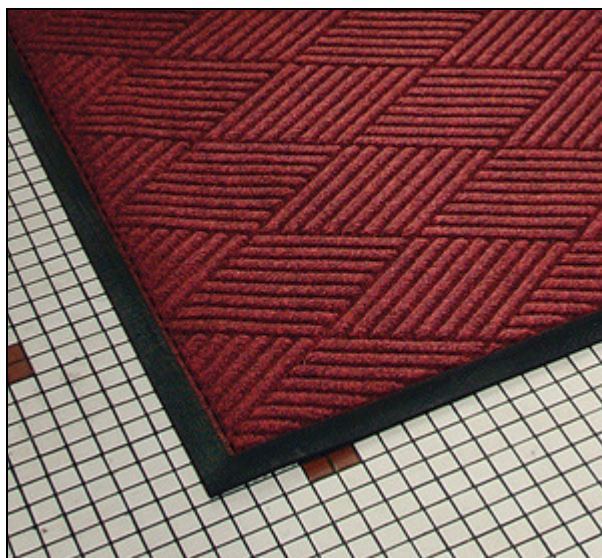

152 Rollins Avenue #102
Rockville, MD 20852
800-762-9010
240-780-3309 (fax)
<http://www.floormats.com>

Waterhog Premier Door Mats

Waterhog Premier Door Mats are the ultimate waterhog mats due to their extra dense face weight and heavy-duty rubber backing. With 50% more surface material than the Waterhog Classic, these Waterhog Premier mats last even longer and are able to wick more water off shoes.

Waterhog premier door mats have a nitrile rubber backing to keep them in place and prevent curling on the edges.

The borders on this door mat are available in the standard black rubber finish or a matching fabric option.

The surface of these waterhog mats is made of polypropylene for its stain-, fade- and mildew-resistance as well as its ability to dry quickly.

With 26 colors to choose from and a heavy-duty multi-direction diamond walking pattern, Waterhog Premier Mats are a definite go-to product for any high-traffic entrance either indoors or outside.